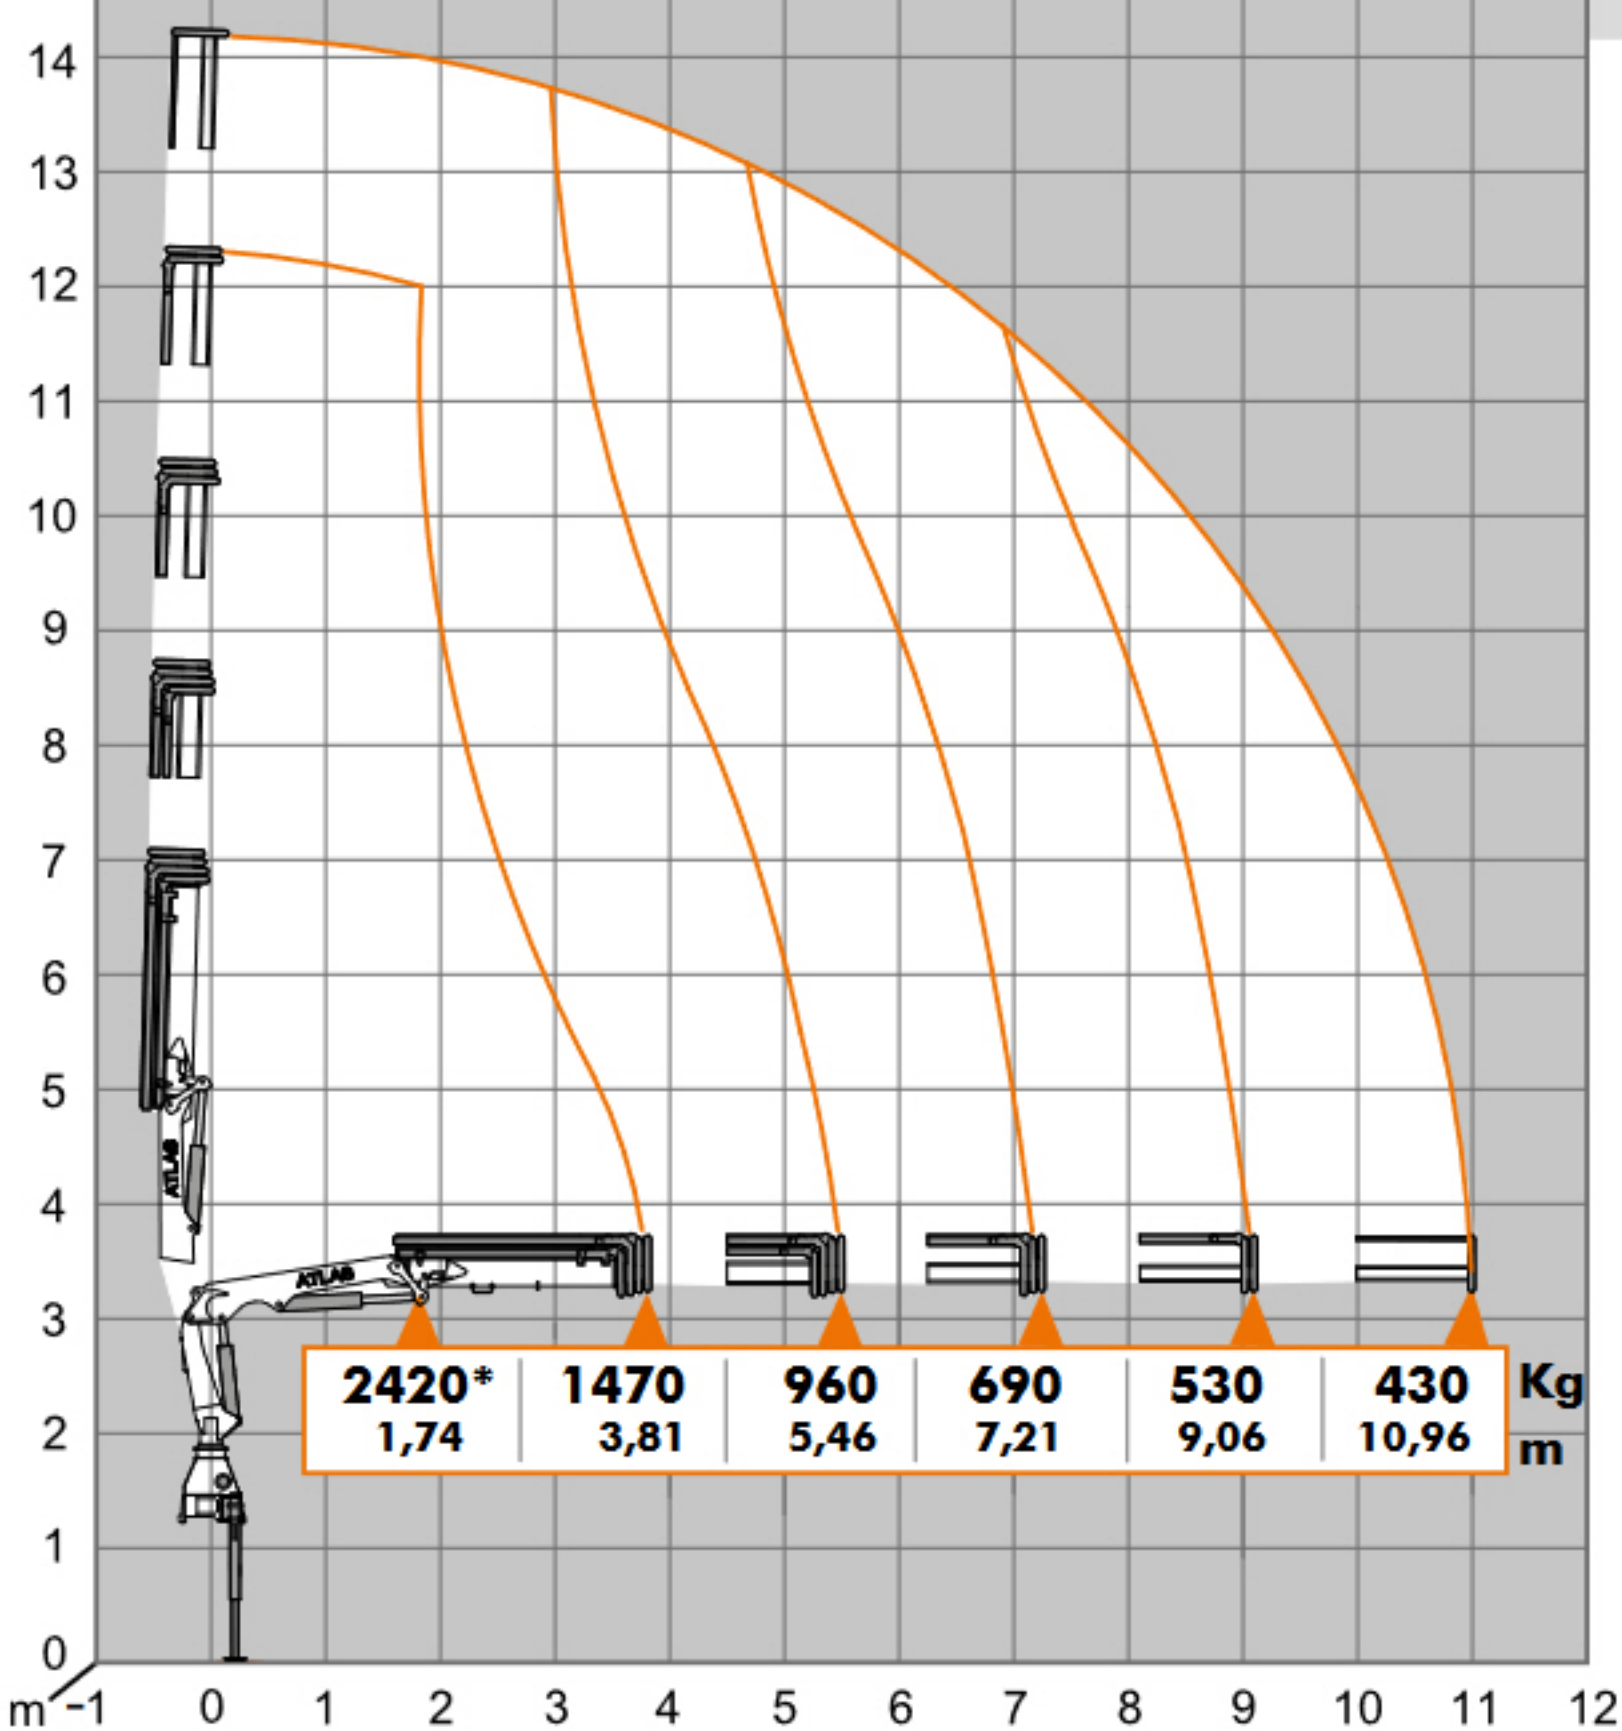

# AK 66.3E

## A4L-11,0/4

**Kg** - Traglast/lifting capacity in "Kg"  
**m** - Mass/measurement in "m"